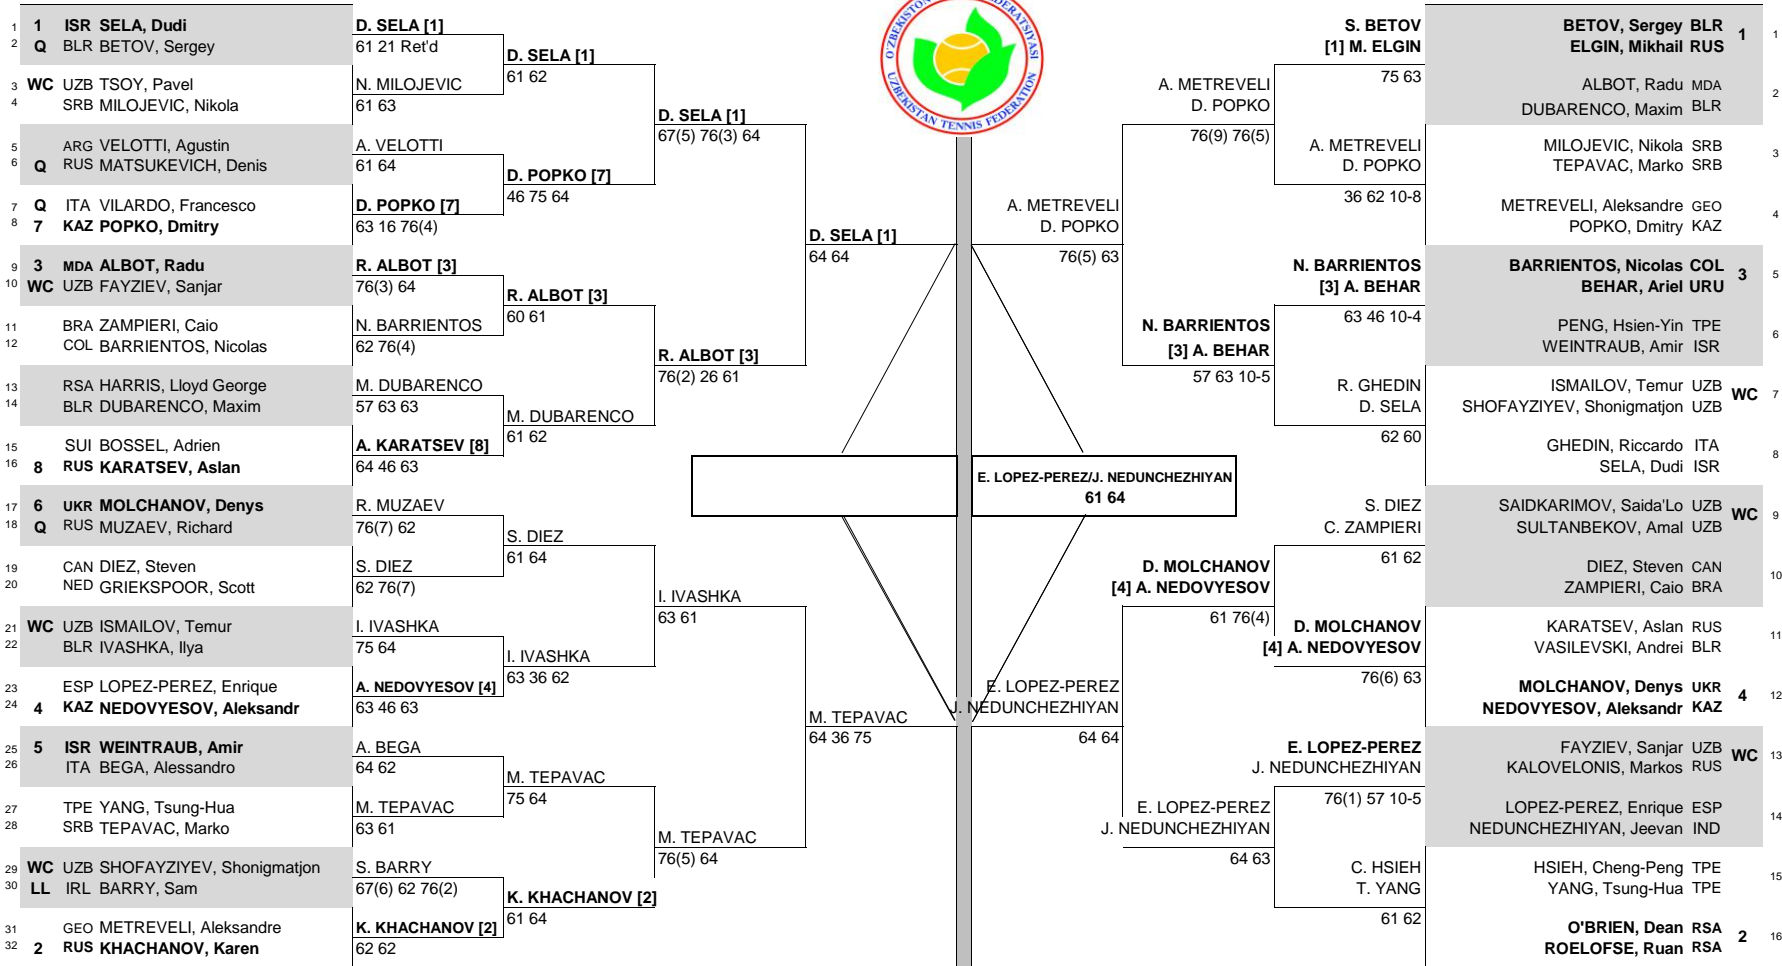

KARSHI CHALLENGER

CITY, COUNTRY
Karshi, Uzbekistan

TOURNAMENT DATES
2-7 May 2016

SURFACE
Hard, Plexipave

TOTAL FINANCIAL COMMITMENT
\$50,000

STATUS	NAT	MAIN DRAW SINGLES		MAIN DRAW DOUBLES		NAT.	STATUS
--------	-----	-------------------	--	-------------------	--	------	--------

ATP, Inc. © Copyright 2014

SEEDED PLAYERS		PRIZE MONEY		POINTS	LUCKY LOSERS	RETIREMENTS/WALKOVERS	SEEDED TEAMS		RANK	PRIZE MONEY (PER TEAM)		POINTS	ALTERNATES	RETIREMENTS/W.O.	
1	SELA, Dudi	78	WINNER	\$7,200	90	S. Barry - (LL)	S. Betov - Med	1	BETOV, Sergey / ELGIN, Mikhail	147	WINNER	\$3,100	90		
2	KHACHANOV, Karen	128	FINALIST	\$4,240	55			2	O'BRIEN, Dean / ROELOFSE, Ruan	247	FINALIST	\$1,800	55		
3	ALBOT, Radu	151	SEMI-FINALIST	\$2,510	33			3	BARRIENTOS, Nicolas / BEHAR, Ariel	314	SEMI-FINALIST	\$1,080	33		
4	NEDOVYESOV, Aleksandr	197	QUARTER-FINALIST	\$1,460	17	WITHDRAWALS		4	MOLCHANOV, Denys / NEDOVYESOV, Aleksandr	315	QUARTER-FINALIST	\$640	17	WITHDRAWALS	
5	WEINTRAUB, Amir	198	SECOND ROUND	\$860	8						FIRST ROUND	\$360	0		
6	MOLCHANOV, Denys	224	FIRST ROUND	\$520	0										
7	POPKO, Dmitry	230													
8	KARATSEV, Aslan	231													

FOLLOW LIVE SCORING AT www.ATPWorldTour.com

LAST DIRECT ACCEPTANCE

Ivashka, Ilya (365)

ATP SUPERVISOR

Andrei Kornilov

LAST DIRECT ACCEPTANCE

Diez/Zampieri (530)